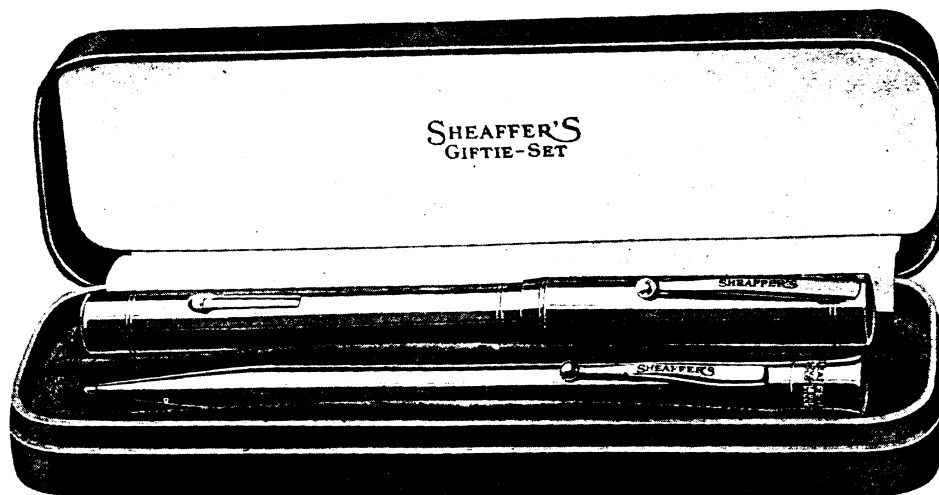

Sheaffer's Giftie Sets

Regular length—pen five inches, pencil five inches

Set No.	Pcl. No.	Pcl. Price	Pen No.	Pen Price	Set Price
*B1—BA—Sterling		$ 3.00	26C—Sterling	$ 7.50	$ 9.50
*C1—CA—Yellow Gold Filled		3.50	36C—Yellow Gold Filled	9.00	11.00
*D1—DA—Solid Green Gold		18.00	366C—Solid Green Gold	35.00	50.00